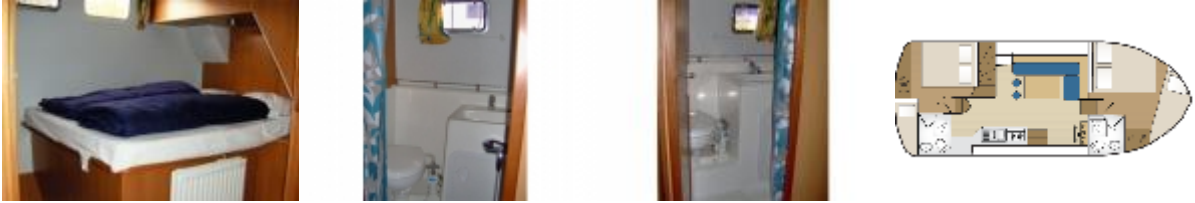

Tarpon 32

4/6 (+2) people

2006 - 2013
Vintage 

Characteristics of the boat

Classic fleet, category 3

2 Cabins + lounge cabin

Forward cabin: one double berth + one child bunk

Rear cabin: one double berth + one child bunk

Lounge: seat convertible to a double berth

Sanitary equipment: two showers / two washbasins / two WCs

9,10 m x 3,75 m - 2 steering positions.

Minimum height in the lounge : 1.90m and in the cabins : 1.80m.